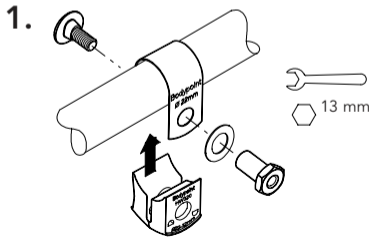

558 First Ave. S., Suite 300
Seattle, WA 98104
206.405.4555 | 800.547.5716
www.bodypoint.com

Band Clamp

Art No. HW320-22, HW320-25,
HW320-29, HW320-30,
HW320-32, HW320-27X33

2(a).

2(b).