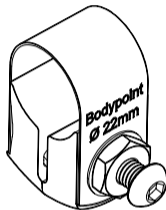

558 First Ave. S., Suite 300
Seattle, WA 98104
206.405.4555 | 800.547.5716
www.bodypoint.com

Band Clamp

Art No. HW320-22, HW320-25,
HW320-29, HW320-30,
HW320-32, HW320-27X33

2(a).

2(b).