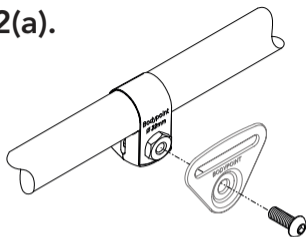

558 First Ave. S., Suite 300
Seattle, WA 98104
206.405.4555 | 800.547.5716
www.bodypoint.com

Band Clamp

Art No. HW320-22, HW320-25,
HW320-29, HW320-30,
HW320-32, HW320-27X33

2(a).

2(b).