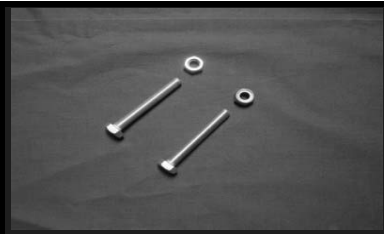

Dolly 36 w/ Winchkit Parts

WZ1-D36
Dolly 36
\$1,209.00

WZ1-49-UC
49cm PU Wheel Assembly
\$121.00

WZ4-ALA467-254
Dolly axle
\$19.00

WZ4-D36-RA002
D36 runner w/cover
\$71.00

WZ5-D-RN-H
Dolly runner hardware
\$12.00

WZ4-D-AXS
Dolly axle support
\$45.00

WZ4-D-AX-H
Dolly axle hardware
\$10.00

WZ4-D-EXT
Dolly extender, lower & upper
\$63.00

WZ5-D-EX-H
Dolly extender hardware
\$8.00

WZ5-HP
Hitch Pin, set of 4
\$10.00

WZ5T-DRST
Dolly retaining straps
\$10.00

WZ4-D36-WKS
D35 winchkit shaft
\$119.00

WZ4-ATSC
Angled tongue section complete
\$66.00

WZ4-ST51
Straight tongue section 1
\$100.00

WZ4-ST52
Straight tongue section 2
\$100.00

WZ4-ST5-CX
STS connector w/hardware
\$43.00

WZ4-WINCH
Pulling winch w/ handle
\$74.00

WZ5-WINCH-H
Pulling winch hardware
\$9.00

WZ4-WK-BSC
Winchkit bow stop complete
\$57.00

WZ4-WK-TH
Winchkit tongue handle
\$10.00

WZ5-WLP
Wire lock pin, set of 3
\$10.00