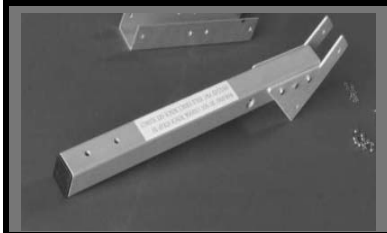

WZ4-D-AXS
Dolly axle support
\$45.00

WZ4-D-AX-H
Dolly axle hardware
\$10.00

WZ4-D-EXT
Dolly extender, lower & upper
\$63.00

WZ5-D-EX-H
Dolly extender hardware
\$8.00

WZ5-HP
Hitch Pin, set of 4
\$10.00

WZ5T-DRST
Dolly retaining straps
\$10.00

WZ4-D36-WKS
D35 winchkit shaft
\$119.00

WZ4-ATSC
Angled tongue section complete
\$66.00

WZ4-ST51
Straight tongue section 1
\$100.00

WZ4-ST52
Straight tongue section 2
\$100.00

WZ4-ST5-CX
STS connector w/hardware
\$43.00