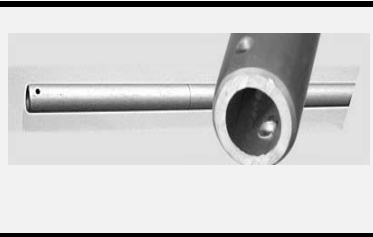

Dolly 36 w/ Winchkit Parts

WZ1-D36
Dolly 36
\$1,209.00

WZ1-49-UC
49cm PU Wheel Assembly
\$121.00

WZ4-ALA467-254
Dolly axle
\$19.00

WZ4-D36-RA002
D36 runner w/cover
\$71.00

WZ5-D-RN-H
Dolly runner hardware
\$12.00

WZ4-D36-WKS
D35 winchkit shaft
\$119.00

WZ4-ATSC
Angled tongue section complete
\$66.00

WZ4-ST51
Straight tongue section 1
\$100.00

WZ4-ST52
Straight tongue section 2
\$100.00

WZ4-ST5-CX
STS connector w/hardware
\$43.00