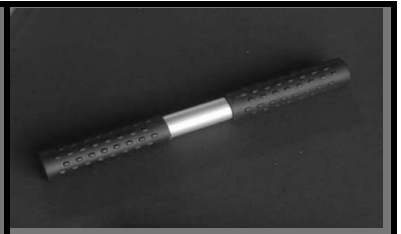

WZ4-WK-TH
Winchkit tongue handle
$10.00