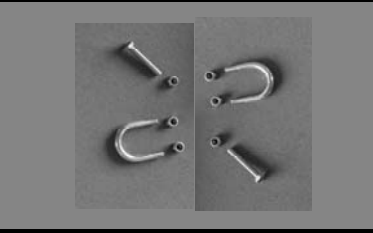

Dolly 36 w/ Winchkit Parts

WZ1-D36
Dolly 36
\$1,209.00

WZ1-49-UC
49cm PU Wheel Assembly
\$121.00

WZ4-ALA467-254
Dolly axle
\$19.00

WZ4-D36-RA002
D36 runner w/cover
\$71.00

WZ5-D-RN-H
Dolly runner hardware
\$12.00

WZ4-D-AXS
Dolly axle support
\$45.00

WZ4-D-AX-H
Dolly axle hardware
\$10.00

WZ4-D-EXT
Dolly extender, lower & upper
\$63.00

WZ5-D-EX-H
Dolly extender hardware
\$8.00

WZ5-HP
Hitch Pin, set of 4
\$10.00

WZ5T-DRST
Dolly retaining straps
\$10.00

WZ4-D36-WKS
D35 winchkit shaft
\$119.00

WZ4-ATSC
Angled tongue section complete
\$66.00

WZ4-ST51
Straight tongue section 1
\$100.00

WZ4-ST52
Straight tongue section 2
\$100.00

WZ4-ST5-CX
STS connector w/hardware
\$43.00