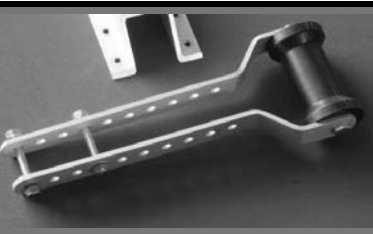

WZ4-D36-WKS
D35 winchkit shaft
\$119.00

WZ4-ATSC
Angled tongue section complete
\$66.00

WZ4-ST51
Straight tongue section 1
\$100.00

WZ4-ST52
Straight tongue section 2
\$100.00

WZ4-ST5-CX
STS connector w/hardware
\$43.00

WZ4-WINCH
Pulling winch w/ handle
\$74.00

WZ5-WINCH-H
Pulling winch hardware
\$9.00

WZ4-WK-BSC
Winchkit bow stop complete
\$57.00

WZ4-WK-TH
Winchkit tongue handle
\$10.00

WZ5-WLP
Wire lock pin, set of 3
\$10.00