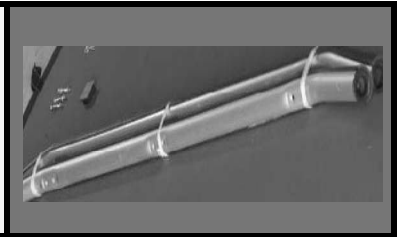

Dolly 36 w/ Winchkit Parts

WZ1-D36
Dolly 36
\$1,209.00

WZ1-49-UC
49cm PU Wheel Assembly
\$121.00

WZ4-ALA467-254
Dolly axle
\$19.00

WZ4-D36-RA002
D36 runner w/cover
\$71.00

WZ5-D-RN-H
Dolly runner hardware
\$12.00

WZ4-D36-WKS
D35 winchkit shaft
\$119.00

WZ4-ATSC
Angled tongue section complete
\$66.00

WZ4-ST51
Straight tongue section 1
\$100.00

WZ4-ST52
Straight tongue section 2
\$100.00

WZ4-ST5-CX
STS connector w/hardware
\$43.00