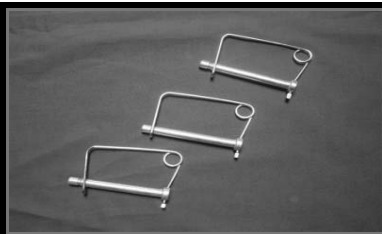

WZ5-HP
Hitch Pin, set of 4
\$10.00

WZ5-D-RST
Dolly retaining straps
\$10.00

WZ4-D12-WKS
D12 winchkit shaft
\$15.00

WZ4-ATSC
Angled tongue section complete
\$66.00

WZ4-ST51
Straight tongue section 1
\$100.00

WZ4-ST52
Straight tongue section 2
\$100.00

WZ4-ST5-CX
STS connector w/hardware
\$43.00

WZ4-WINCH
Pulling winch w/ handle
\$74.00

WZ5-WINCH-H
Pulling winch hardware
\$10.00

WZ4-WK-BSC
Winchkit bow stop complete
\$57.00

WZ4-WK-TH
Winchkit tongue handle
\$10.00

WZ5-WLP
Wire lock pin, set of 3
\$10.00

WZ5-ST5-EC
STS end cap, set of 2
\$5.00