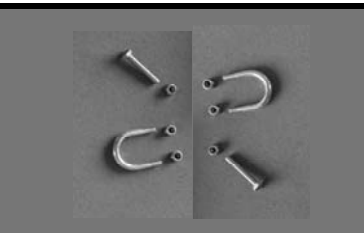

Dolly 12 w/ Winchkit Parts

WZ1-D12
Dolly 12
\$605.00

WZ1-49-UC
49cm PU Wheel Assembly
\$121.00

WZ4-ALA467-254
Dolly axle
\$19.00

WZ4-D12-RA003
D12 runner w/cover
\$30.00

WZ4-D12-TRP
D12 top rise plate w/hardware
\$10.00

WZ4-D-AXS
Dolly axle support
\$45.00

WZ4-D-AX-H
Dolly axle hardware, set of 2
\$10.00

WZ4-D-EXT
Dolly extender, lower & upper
\$63.00

WZ5-D-EX-H
Dolly extender hardware
\$10.00

WZ5-D-RN-H
Dolly runner hardware
\$12.00

WZ5-HP
Hitch Pin, set of 4
\$10.00

WZ5-D-RST
Dolly retaining straps
\$10.00

WZ4-D12-WKS
D12 winchkit shaft
\$15.00

WZ4-ATSC
Angled tongue section complete
\$66.00

WZ4-ST51
Straight tongue section 1
\$100.00

WZ4-WK-TH
Winchkit tongue handle
\$10.00

WZ5-WLP
Wire lock pin, set of 3
\$10.00

WZ5-ST5-EC
STS end cap, set of 2
\$5.00