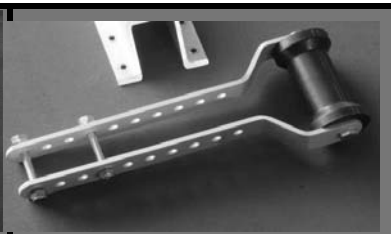

WZ5-HP
Hitch Pin, set of 4
\$10.00

WZ5-D-RST
Dolly retaining straps
\$10.00

WZ4-D12-WKS
D12 winchkit shaft
\$15.00

WZ4-ATSC
Angled tongue section complete
\$66.00

WZ4-ST51
Straight tongue section 1
\$100.00

WZ4-ST52
Straight tongue section 2
\$100.00

WZ4-ST5-CX
STS connector w/hardware
\$43.00

WZ4-WINCH
Pulling winch w/ handle
\$74.00

WZ5-WINCH-H
Pulling winch hardware
\$10.00

WZ4-WK-BSC
Winchkit bow stop complete
\$57.00

WZ4-WK-TH
Winchkit tongue handle
\$10.00

WZ5-WLP
Wire lock pin, set of 3
\$10.00

WZ5-ST5-EC
STS end cap, set of 2
\$5.00