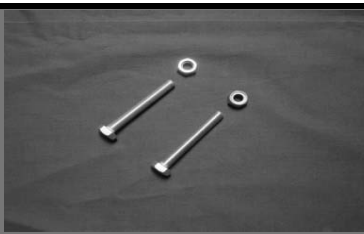

WZ5-HP
Hitch Pin, set of 4
\$10.00

WZ5-D-RST
Dolly retaining straps
\$10.00

WZ4-D12-WKS
D12 winchkit shaft
\$15.00

WZ4-ATSC
Angled tongue section complete
\$66.00

WZ4-ST51
Straight tongue section 1
\$100.00

WZ4-ST52
Straight tongue section 2
\$100.00

WZ4-ST5-CX
STS connector w/hardware
\$43.00

WZ4-WINCH
Pulling winch w/ handle
\$74.00

WZ5-WINCH-H
Pulling winch hardware
\$10.00

WZ4-WK-BSC
Winchkit bow stop complete
\$57.00