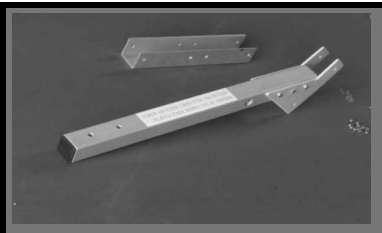

WZ4-D-AXS
Dolly axle support
\$45.00

WZ4-D-AX-H
Dolly axle hardware, set of 2
\$10.00

WZ4-D-EXT
Dolly extender, lower & upper
\$63.00

WZ5-D-EX-H
Dolly extender hardware
\$10.00

WZ5-D-RN-H
Dolly runner hardware
\$12.00

WZ5-HP
Hitch Pin, set of 4
\$10.00

WZ5-D-RST
Dolly retaining straps
\$10.00

WZ4-D12-WKS
D12 winchkit shaft
\$15.00

WZ4-ATSC
Angled tongue section complete
\$66.00

WZ4-ST51
Straight tongue section 1
\$100.00

WZ4-ST52
Straight tongue section 2
\$100.00

WZ4-ST5-CX
STS connector w/hardware
\$43.00

WZ4-WINCH
Pulling winch w/ handle
\$74.00

WZ5-WINCH-H
Pulling winch hardware
\$10.00

WZ4-WK-BSC
Winchkit bow stop complete
\$57.00