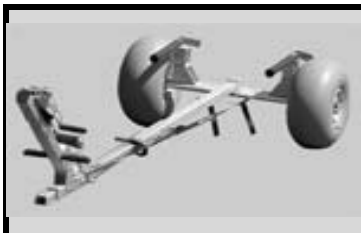

Dolly 12 w/ Winchkit Parts

WZ1-D12
Dolly 12
\$605.00

WZ1-49-UC
49cm PU Wheel Assembly
\$121.00

WZ4-ALA467-254
Dolly axle
\$19.00

WZ4-D12-RA003
D12 runner w/cover
\$30.00

WZ4-D12-TRP
D12 top rise plate w/hardware
\$10.00

WZ5-HP
Hitch Pin, set of 4
\$10.00

WZ5-D-RST
Dolly retaining straps
\$10.00

WZ4-D12-WKS
D12 winchkit shaft
\$15.00

WZ4-ATSC
Angled tongue section complete
\$66.00

WZ4-ST51
Straight tongue section 1
\$100.00