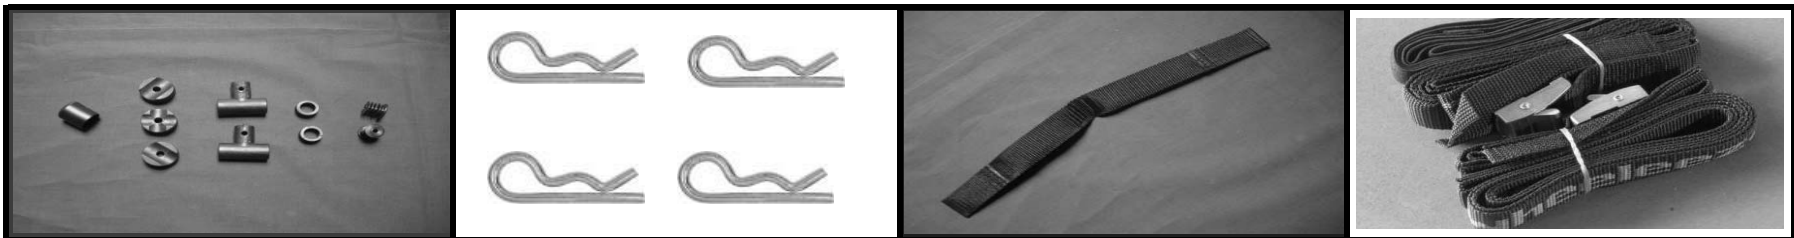

## Boat Wheeler Parts

**WZ1-BW**  
Boat Wheeler  
\$55.00

**WZ1-25EVA**  
2-25cm EVA Wheel with 1/2" bushing  
\$11.00

**WZ4-BW-AX**  
BW Axle Crossbar  
\$14.00

**WZ4-BW-CBL**  
BW Crossbar Large  
\$10.00

**WZ4-BW-CBS**  
BW Crossbar  
\$10.00

**WZ4-BW-KS**  
KCM Kickstand  
\$5.00

**WZ5-FB**  
Set of 4 Foam Bumpers  
\$10.00

**WZ5-BW-HWK**  
BW Hardware Kit  
\$10.00

**WZ5-BW-PPK**  
KCM Plastic Parts Kit  
\$10.00