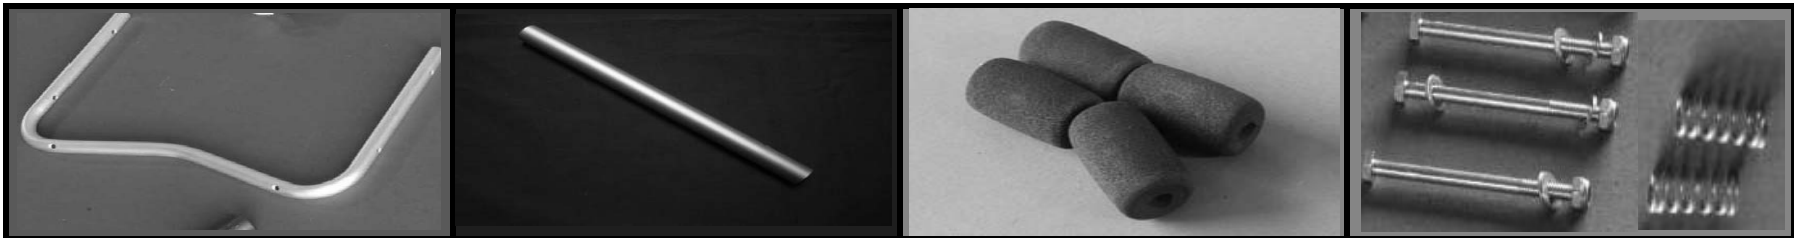

## Boat Wheeler Parts

**WZ1-BW**  
Boat Wheeler  
\$55.00

**WZ1-25EVA**  
2-25cm EVA Wheel with 1/2" bushing  
\$11.00

**WZ4-BW-AX**  
BW Axle Crossbar  
\$14.00

**WZ4-BW-CBL**  
BW Crossbar Large  
\$10.00

**WZ4-BW-CBS**  
BW Crossbar  
\$10.00

**WZ4-BW-KS**  
KCM Kickstand  
\$5.00

**WZ5-FB**  
Set of 4 Foam Bumpers  
\$10.00

**WZ5-BW-HWK**  
BW Hardware Kit  
\$10.00

**WZ5-BW-PPK**  
KCM Plastic Parts Kit  
\$10.00