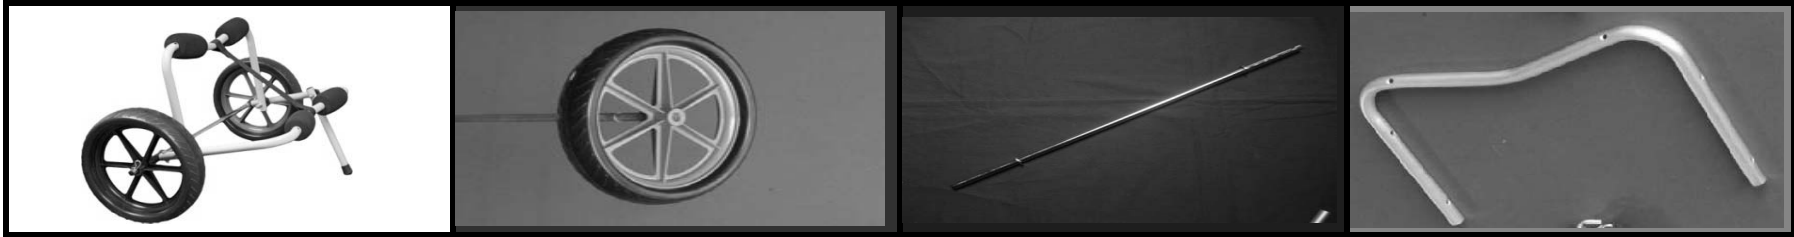

## Boat Wheeler Parts

**WZ1-BW**  
Boat Wheeler  
\$55.00

**WZ1-25EVA**  
2-25cm EVA Wheel with 1/2" bushing  
\$11.00

**WZ4-BW-AX**  
BW Axle Crossbar  
\$14.00

**WZ4-BW-CBL**  
BW Crossbar Large  
\$10.00

**WZ4-BW-CBS**  
BW Crossbar  
\$10.00

**WZ4-BW-KS**  
KCM Kickstand  
\$5.00

**WZ5-FB**  
Set of 4 Foam Bumpers  
\$10.00

**WZ5-BW-HWK**  
BW Hardware Kit  
\$10.00

**WZ5-BW-PPK**  
KCM Plastic Parts Kit  
\$10.00