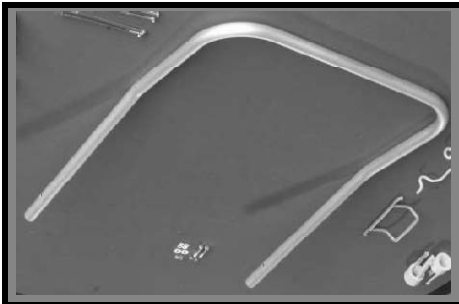

Beach Cart Parts

WZ1-BC
Beach Cart
\$299.00

WZ1-42-UC
42cm PU Wheel Assembly
\$103.00

WZ1-ALA875-254
BC Axle
\$24.00

WZ4-BC-FP
BC Foot Prop
\$17.00

WZ4-BC-H
BC Handle
\$22.00

WZ4-BC-AB
BC Axle Bracket, pair
\$10.00