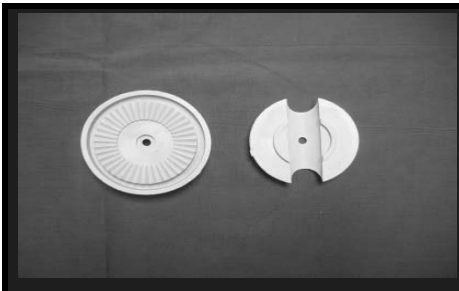

WZ5-BC-HBI/HBO
BC Handle Blocks Inner/Outer
$10.00