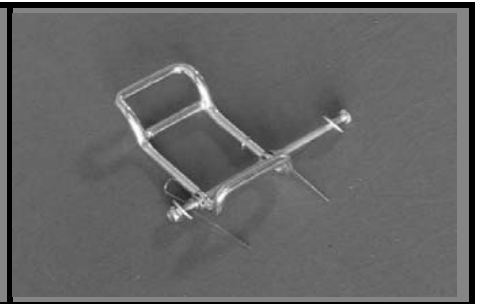

WZ5-BC-FPLK
BC Foot Prop Latch Kit
$10.00