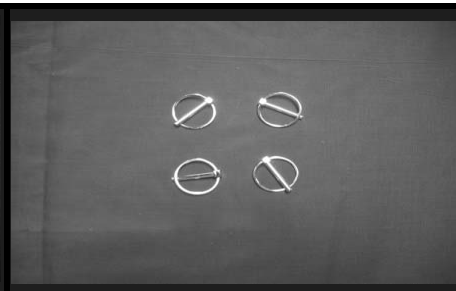

WZ5-BC-FPHK
BC Foot Prop Hardware Kit
\$10.00

WZ5-BC-FPLK
BC Foot Prop Latch Kit
\$10.00

WZ5-BC-HBI/HBO
BC Handle Blocks Inner/Outer
\$10.00

WZ5-BC-HLLK
BC Handle Lock Lever Kit
\$10.00

WZ5-QCP
Quick Clip Pins, set of 4
\$10.00