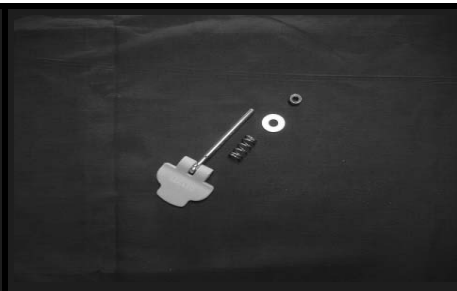

WZ5-BC-HLLK
BC Handle Lock Lever Kit
$10.00