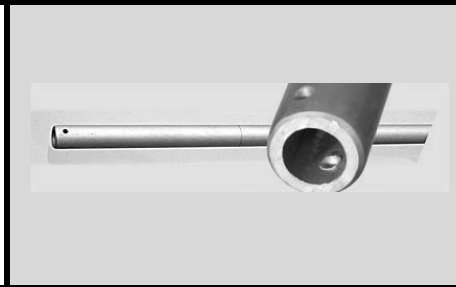

Beach Cart Parts

WZ1-BC
Beach Cart
\$299.00

WZ1-42-UC
42cm PU Wheel Assembly
\$103.00

WZ1-ALA875-254
BC Axle
\$24.00

WZ4-BC-FP
BC Foot Prop
\$17.00

WZ4-BC-H
BC Handle
\$22.00

WZ4-BC-AB
BC Axle Bracket, pair
\$10.00