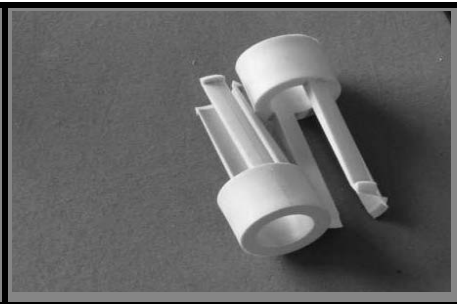

Beach Cart Parts

WZ1-BC
Beach Cart
\$299.00

WZ1-42-UC
42cm PU Wheel Assembly
\$103.00

WZ1-ALA875-254
BC Axle
\$24.00

WZ4-BC-FP
BC Foot Prop
\$17.00

WZ4-BC-H
BC Handle
\$22.00

WZ4-BC-AB
BC Axle Bracket, pair
\$10.00