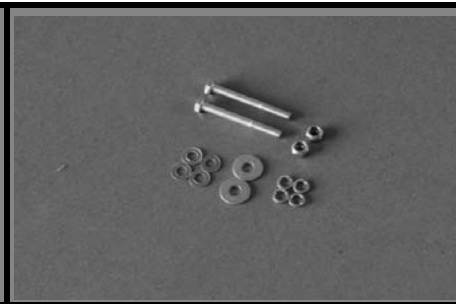

Beach Cart Parts

WZ1-BC
Beach Cart
\$299.00

WZ1-42-UC
42cm PU Wheel Assembly
\$103.00

WZ1-ALA875-254
BC Axle
\$24.00

WZ4-BC-FP
BC Foot Prop
\$17.00

WZ4-BC-H
BC Handle
\$22.00

WZ4-BC-AB
BC Axle Bracket, pair
\$10.00

WZ5-BC-FPHK
BC Foot Prop Hardware Kit
\$10.00

WZ5-BC-FPLK
BC Foot Prop Latch Kit
\$10.00

WZ5-BC-HBI/HBO
BC Handle Blocks Inner/Outer
\$10.00

WZ5-BC-HLLK
BC Handle Lock Lever Kit
\$10.00

WZ5-QCP
Quick Clip Pins, set of 4
\$10.00