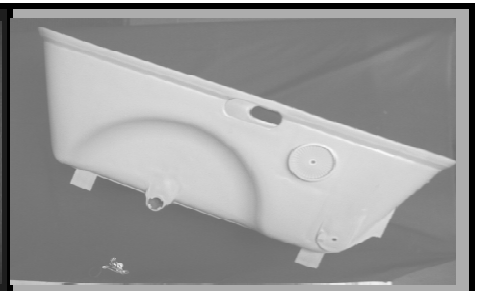

Beach Cart Parts

WZ1-BC
Beach Cart
\$299.00

WZ1-42-UC
42cm PU Wheel Assembly
\$103.00

WZ1-ALA875-254
BC Axle
\$24.00

WZ4-BC-FP
BC Foot Prop
\$17.00

WZ4-BC-H
BC Handle
\$22.00

WZ4-BC-AB
BC Axle Bracket, pair
\$10.00

WZ5-BC-FPHK
BC Foot Prop Hardware Kit
\$10.00

WZ5-BC-FPLK
BC Foot Prop Latch Kit
\$10.00

WZ5-BC-HBI/HBO
BC Handle Blocks Inner/Outer
\$10.00

WZ5-BC-HLLK
BC Handle Lock Lever Kit
\$10.00

WZ5-QCP
Quick Clip Pins, set of 4
\$10.00