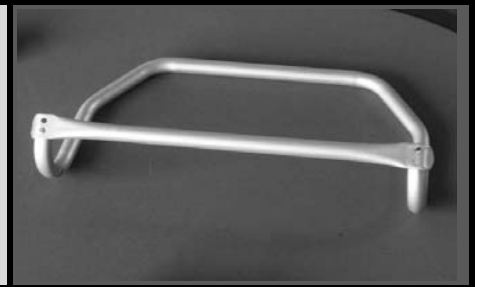

Beach Cart Parts

WZ1-BC
Beach Cart
\$299.00

WZ1-42-UC
42cm PU Wheel Assembly
\$103.00

WZ1-ALA875-254
BC Axle
\$24.00

WZ4-BC-FP
BC Foot Prop
\$17.00

WZ4-BC-H
BC Handle
\$22.00

WZ4-BC-AB
BC Axle Bracket, pair
\$10.00