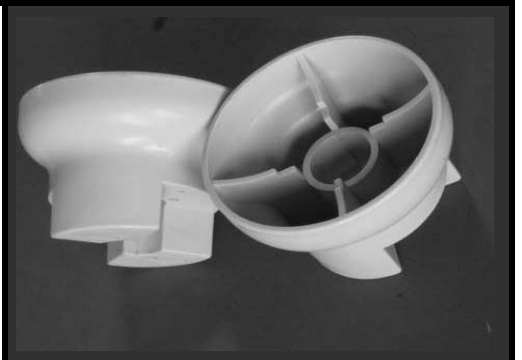

## 42cm Polyurethane Wheel Assembly Parts

**WZ1-42UC**  
42cm PU Wheel Assembly  
\$103.00

**WZ3-42U-T**  
42cm Polyurethane Tire Only  
\$68.00

**WZ3-42/49U-HUB**  
42/42U Hub, 2piece  
\$22.00

**WZ3-BRR**  
Bearing Retainer Ring set of 4  
\$10.00

**WZ3-BRUC**  
Bearing pair 25.4mm(1")  
\$13.00

**WZ5-42/42U-NBS**  
Nut/bolt set of 4 (6mmx17.5cm)  
\$20.00

## 49cm Polyurethane Wheel Assembly Parts

**WZ1-49UC**  
49cm PU Wheel Assembly  
\$121.00

**WZ3-49U-T**  
49cm Polyurethane Tire Only  
\$84.00

**WZ3-42/49U-HUB**  
42/49U Hub, 2 piece  
\$22.00

**WZ3-BRR**  
Bearing Retainer Ring, set of 4  
\$10.00