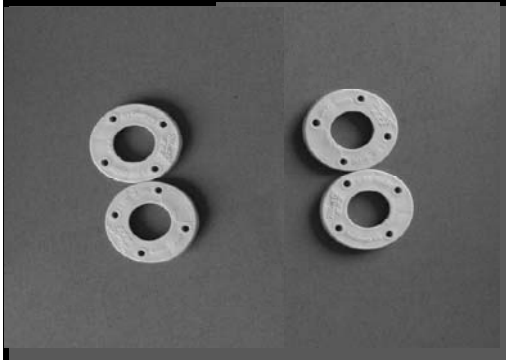

## 42cm Polyurethane Wheel Assembly Parts

**WZ1-42UC**  
42cm PU Wheel Assembly  
\$103.00

**WZ3-42U-T**  
42cm Polyurethane Tire Only  
\$68.00

**WZ3-42/49U-HUB**  
42/42U Hub, 2piece  
\$22.00

**WZ3-BRR**  
Bearing Retainer Ring set of 4  
\$10.00

**WZ3-BRUC**  
Bearing pair 25.4mm(1")  
\$13.00

**WZ5-42/42U-NBS**  
Nut/bolt set of 4 (6mmx17.5cm)  
\$20.00

## 49cm Polyurethane Wheel Assembly Parts

**WZ1-49UC**  
49cm PU Wheel Assembly  
\$121.00

**WZ3-49U-T**  
49cm Polyurethane Tire Only  
\$84.00

**WZ3-42/49U-HUB**  
42/49U Hub, 2 piece  
\$22.00

**WZ3-BRR**  
Bearing Retainer Ring, set of 4  
\$10.00