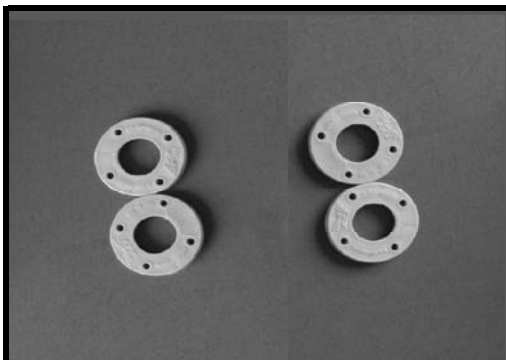

**WZ3-BRUC**  
Bearing pair 25.4mm(1")  
\$13.00

**WZ5-42/42U-NBS**  
Nut/bolt set of 4 (6mmx17.5cm)  
\$20.00

## 49cm Polyurethane Wheel Assembly Parts

**WZ1-49UC**  
49cm PU Wheel Assembly  
\$121.00

**WZ3-49U-T**  
49cm Polyurethane Tire Only  
\$84.00

**WZ3-42/49U-HUB**  
42/49U Hub, 2 piece  
\$22.00

**WZ3-BRR**  
Bearing Retainer Ring, set of 4  
\$10.00

**WZ3-BRUC**  
Bearing pair 25.4mm(1")  
\$13.00

**WZ5-42/49U-NBS**  
Nut/bolt set of 4 (6mmx17.5cm)  
\$20.00