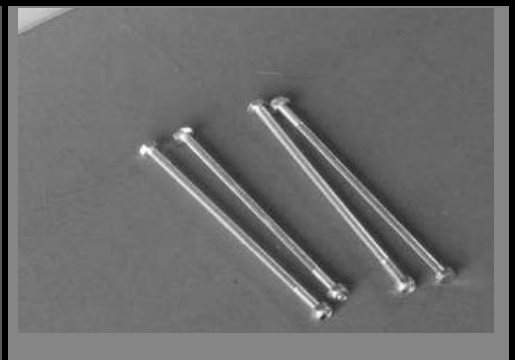

## 42cm Polyurethane Wheel Assembly Parts

**WZ1-42UC**  
42cm PU Wheel Assembly  
\$103.00

**WZ3-42U-T**  
42cm Polyurethane Tire Only  
\$68.00

**WZ3-42/49U-HUB**  
42/42U Hub, 2piece  
\$22.00

**WZ3-BRR**  
Bearing Retainer Ring set of 4  
\$10.00

**WZ3-BRUC**  
Bearing pair 25.4mm(1")  
\$13.00

**WZ5-42/42U-NBS**  
Nut/bolt set of 4 (6mmx17.5cm)  
\$20.00