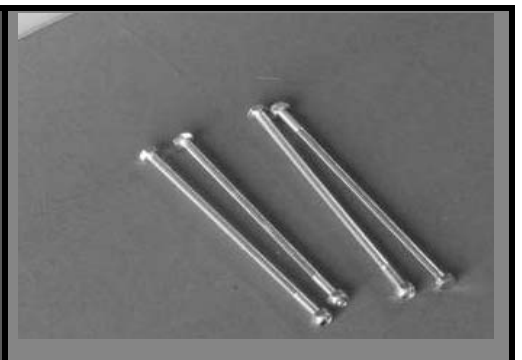

WZ5-42/49U-NBS
Nut/bolt set of 4 (6mmx17.5cm)
$20.00