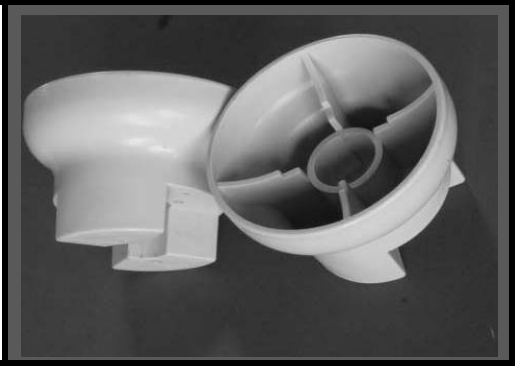

## 42cm Polyurethane Wheel Assembly Parts

**WZ1-42UC**  
42cm PU Wheel Assembly  
\$103.00

**WZ3-42U-T**  
42cm Polyurethane Tire Only  
\$68.00

**WZ3-42/49U-HUB**  
42/42U Hub, 2piece  
\$22.00

**WZ3-BRR**  
Bearing Retainer Ring set of 4  
\$10.00

**WZ3-BRUC**  
Bearing pair 25.4mm(1")  
\$13.00

**WZ5-42/42U-NBS**  
Nut/bolt set of 4 (6mmx17.5cm)  
\$20.00