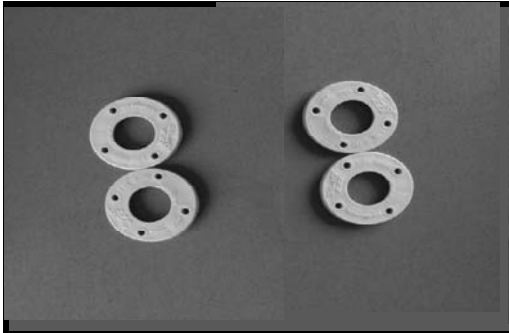

24cm Polyurethane Wheel Assembly Parts

WZ1-24UA
24cm PU Wheel Assembly
\$44.00

WZ3-24U-T
24cm Polyurethane Tire Only
\$30.00

WZ3-24U-HUB
24U Hub, 2 piece
\$10.00

WZ3-BUR
Bushing Retainer Ring, set of 4
\$10.00

WZ3-BUSA
Bushing pair 12.7mm (1/2" slotted)
\$10.00

WZ3-BUA
Bushing pair 12.7mm (1/2" non-slotted)
\$10.00

WZ3-BUB
Bushing pair 20mm (3/4")
\$13.00

WZ3-BUD
Bushing pair 16mm (5/8")
\$13.00

WZ5-24U-NBS
Nut/bolt set of 4 (6x110mm)
\$15.00