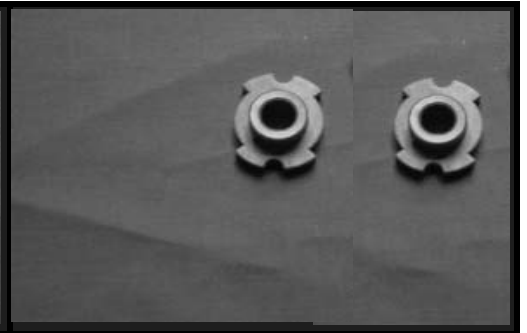

24cm Polyurethane Wheel Assembly Parts

WZ1-24UA
24cm PU Wheel Assembly
\$44.00

WZ3-24U-T
24cm Polyurethane Tire Only
\$30.00

WZ3-24U-HUB
24U Hub, 2 piece
\$10.00

WZ3-BUR
Bushing Retainer Ring, set of 4
\$10.00

WZ3-BUSA
Bushing pair 12.7mm (1/2" slotted)
\$10.00

WZ3-BUA
Bushing pair 12.7mm (1/2" non-slotted)
\$10.00

WZ3-BUB
Bushing pair 20mm (3/4")
\$13.00

WZ3-BUD
Bushing pair 16mm (5/8")
\$13.00

WZ5-24U-NBS
Nut/bolt set of 4 (6x110mm)
\$15.00