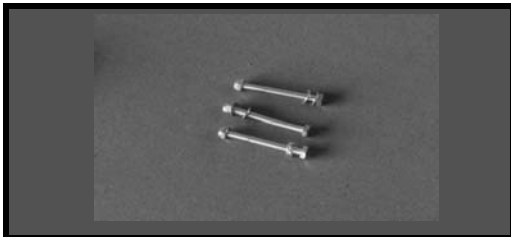

22 cm PVC Wheel Assembly Parts

WZ1-22CA
22cm PVC Wheel Assembly
\$30.00

WZ3-22C-T
22cm PVC Tire Only
\$16.00

WZ3-22C-HUB
22C Hub, 2 piece
\$8.00

WZ3-22C-BUSA
Bushing pair 12.7mm (1/2" slotted)
\$5.00

WZ3-22C-BUB
Bushing pair 20mm (3/4")
\$5.00

WZ5-22U-NBS
Nut/bolt set of 3 (6x95mm)
\$8.00

30cm PVC Wheel Assembly Parts

WZ1-30CA
30cm PVC Wheel Assembly
\$49.00

WZ3-30C-T
30cm PVC Tire Only
\$31.00

WZ3-30C-HUB
30C Hub, 2 piece
\$11.00

WZ3-30C-BUSA
Bushing pair 12.7mm (1/2" slotted)
\$9.00

WZ3-30C-BUB
Bushing pair 20mm (3/4")
\$9.00

WZ3-30C-BUC
Bushing pair 25.4mm (1")
\$9.00

WZ5-30U-NBS
Nut/bolt set of 3 (6x140mm)
\$9.00