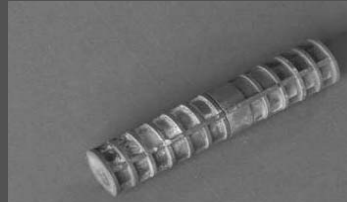

22 cm PVC Wheel Assembly Parts

WZ1-22CA
22cm PVC Wheel Assembly
\$30.00

WZ3-22C-T
22cm PVC Tire Only
\$16.00

WZ3-22C-HUB
22C Hub, 2 piece
\$8.00

WZ3-22C-BUSA
Bushing pair 12.7mm (1/2" slotted)
\$5.00

WZ3-22C-BUB
Bushing pair 20mm (3/4")
\$5.00

WZ5-22U-NBS
Nut/bolt set of 3 (6x95mm)
\$8.00

30cm PVC Wheel Assembly Parts

WZ1-30CA
30cm PVC Wheel Assembly
\$49.00

WZ3-30C-T
30cm PVC Tire Only
\$31.00

WZ3-30C-HUB
30C Hub, 2 piece
\$11.00

WZ3-30C-BUSA
Bushing pair 12.7mm (1/2" slotted)
\$9.00

WZ3-30C-BUB
Bushing pair 20mm (3/4")
\$9.00

WZ3-30C-BUC
Bushing pair 25.4mm (1")
\$9.00

WZ5-30U-NBS
Nut/bolt set of 3 (6x140mm)
\$9.00